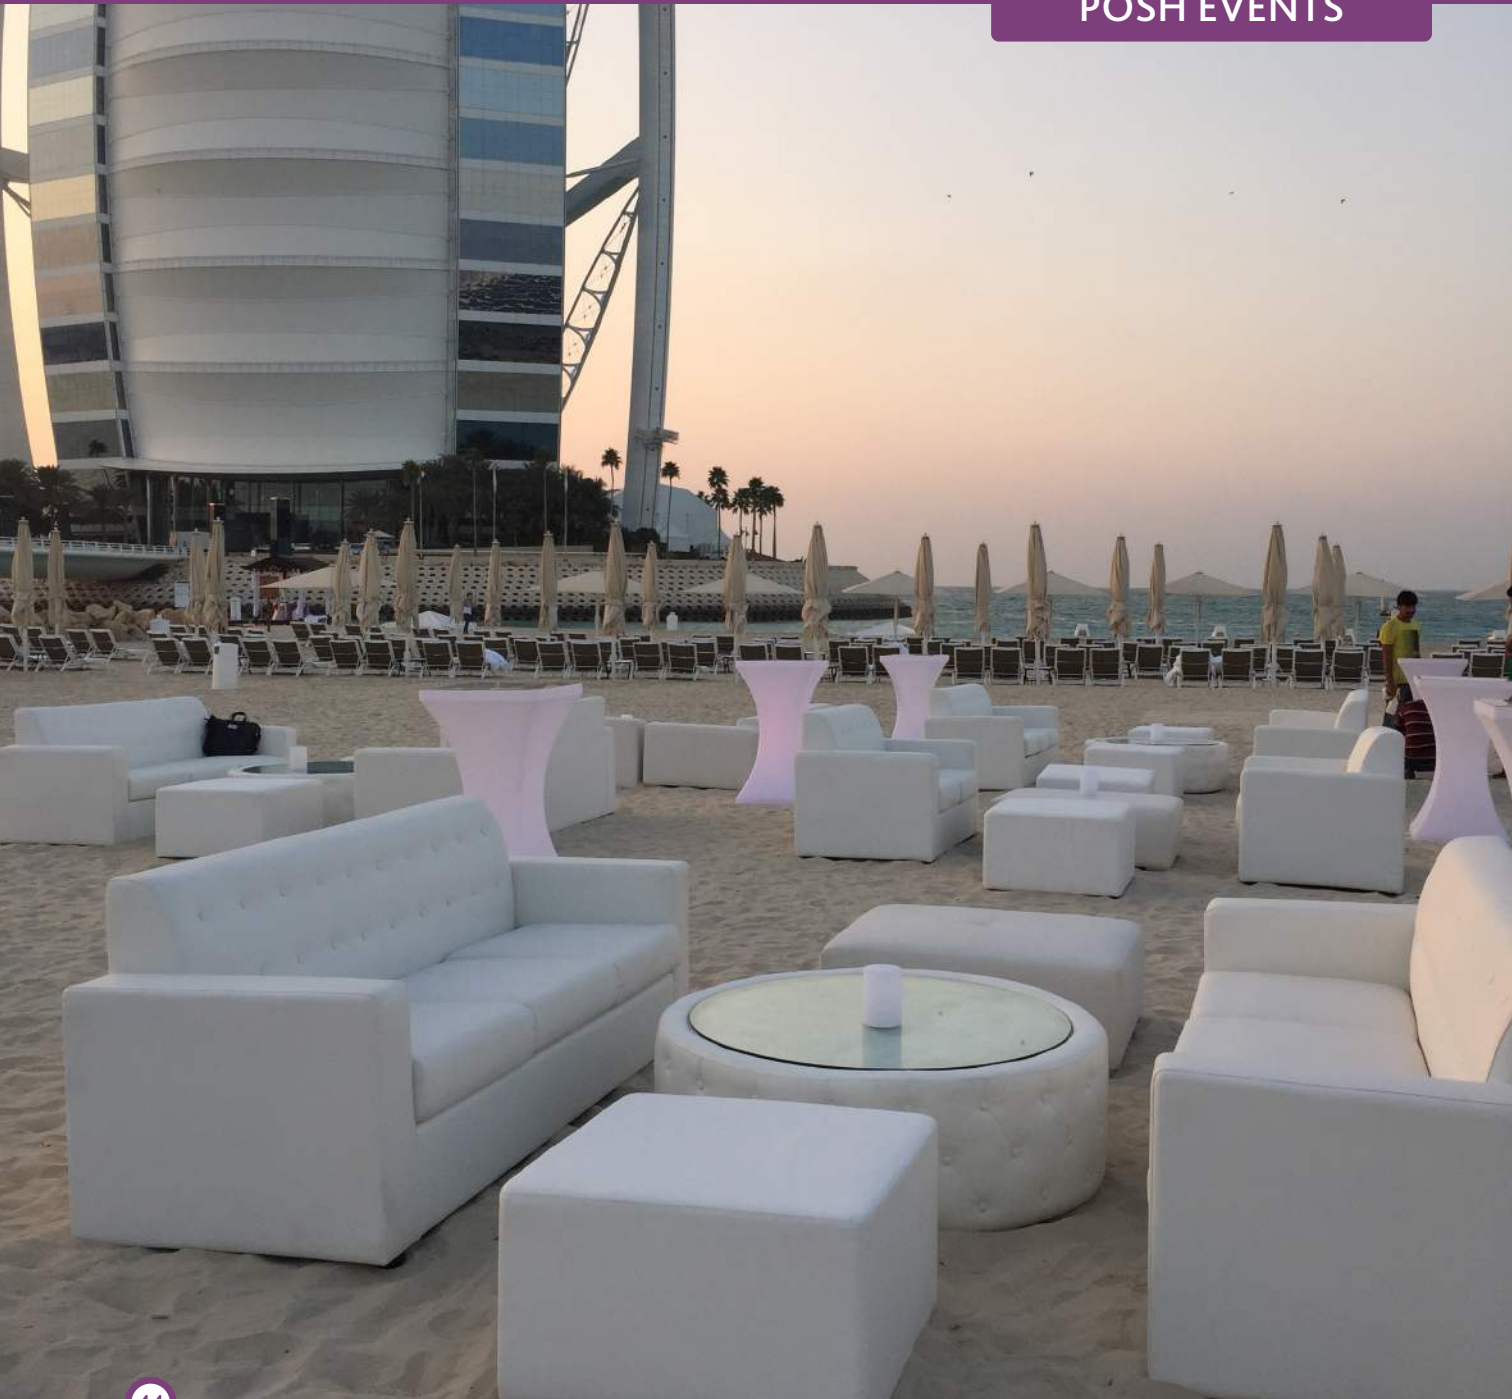

POSH EVENTS