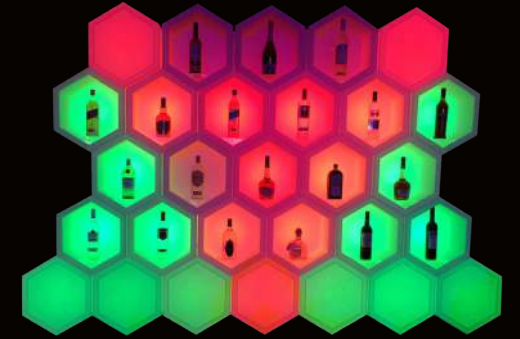

Name: Florence Three Seater
Size: 205*82*85
Color: White

Name: Marvel One Seat
Size: 104*82*70
Color: White

Name: Vip Lounge Single Seat
Size: 110*100*57
Color: White

Name: Vip Day Bed
Size: 180*100*57
Color: White

LED FURNITURE

LED Furniture

Name: LED Bar & Bottle Display

Name: Bar Bottle Display
Size: 50*25*43

Name: LED Bar Stool & Table

Name: LED Snake Cushion Seat

LED FURNITURE

LED FURNITURE