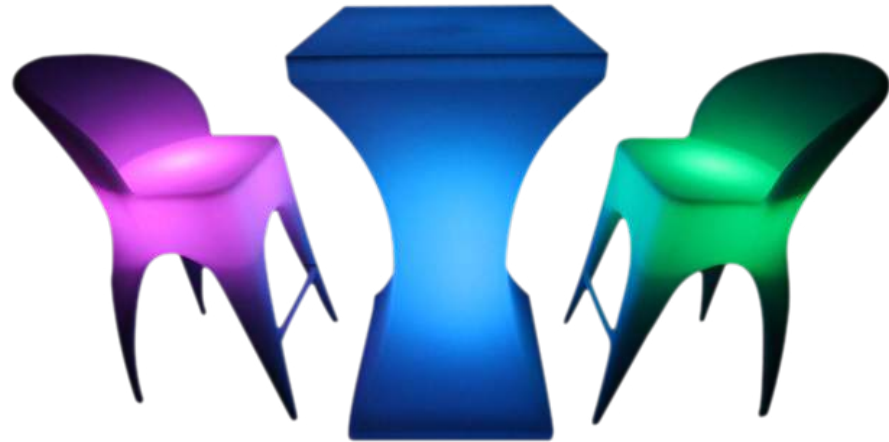

Name: Black Pearl Coffee Table
Size: 1.20*1.20*40
Color: Black

Name: White Caviar Coffee Table
Size: 1.20*1.20*40
Color: Black

COFFEE TABLES

BARS

Name: LED Coffee Table
Size: 120*75*48

Name: White Square
Size: 100*100*50
Color: White

Name: White Rectangle
Size: 120*60*40
Color: White

Name: LED Bar

Name: Bling Bar

Name: Panel Bar

BAR STOOLS

Name: Krome Bar Stool
Size: 45*45*120

Name: White Barstool

Name: Led Bar Stool