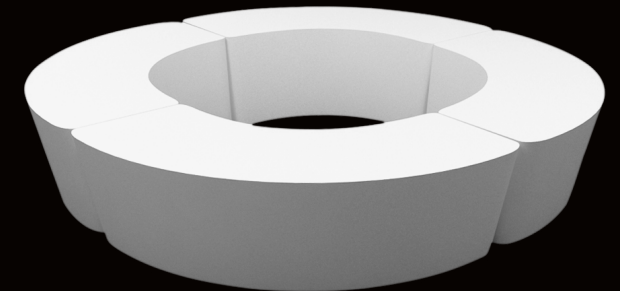

Name: LED Snake Cushion Seat
Size: 120*40*40

Name: LED Snake Cushion Seat

Name: Hexagon Cushion Seat
Size: 50*25*43

Name: LED Cocktail Table
Size: 60*60*110

Name: Chess King Set

Name: LED Coffee Table
Size: 120*75*48

Name: Chess King Seat

Name: Chess King Side Table

LED FURNITURE

LED FURNITURE

Name: Hexagon Side Table
Size: 50*25*43

Name: Chess King
Size: 200*50*50

Name: Ice Bucket

Name: LED Cube
Size: 40*40*41

Name: Chess King Table

Name: Ice Bucket
Size: D34*h27

Name: Moonlights
Size: 80cm, 60cm, 40

Name: LED Snake Cushion Round Seat

MAGIC SERIES

Magic Series

Name: Magic Series 00A
Color: White

Name: Magic Series 00B
Color: White