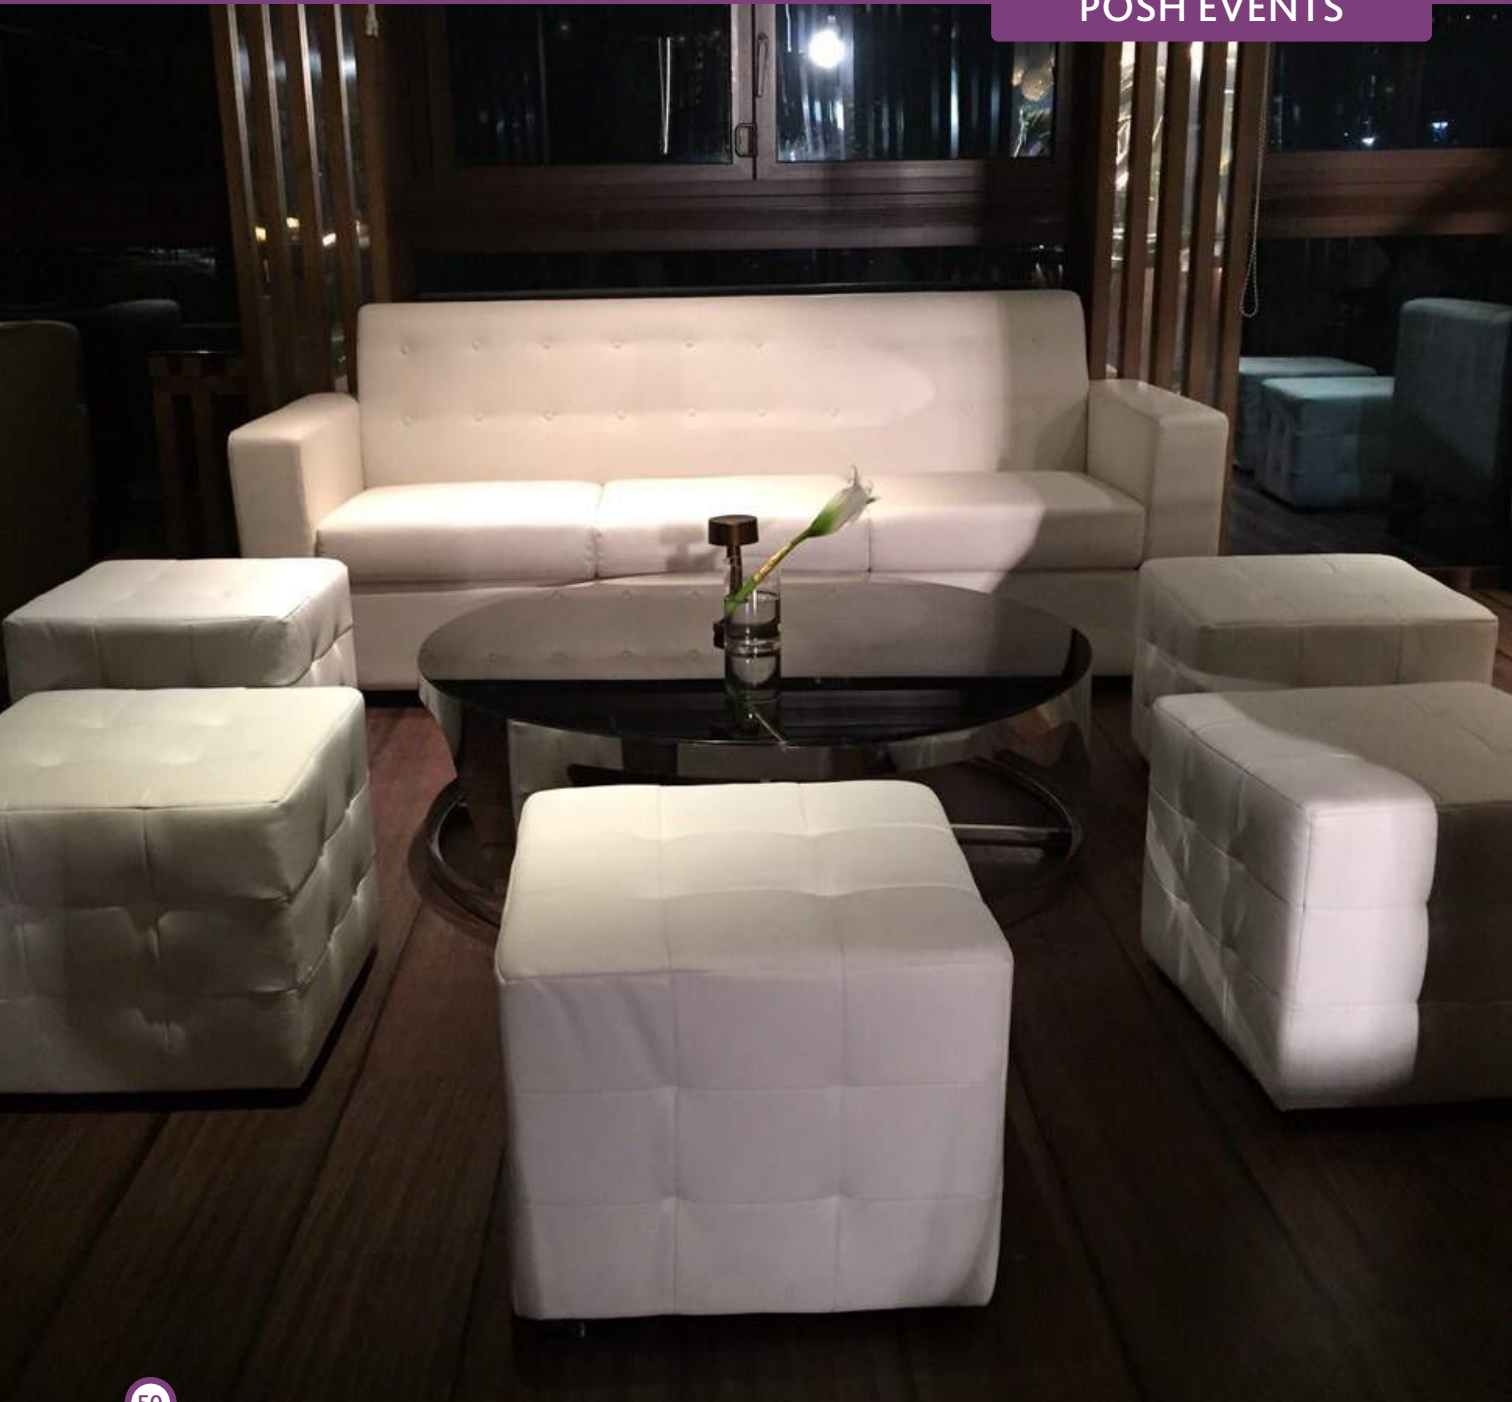

POSH EVENTS