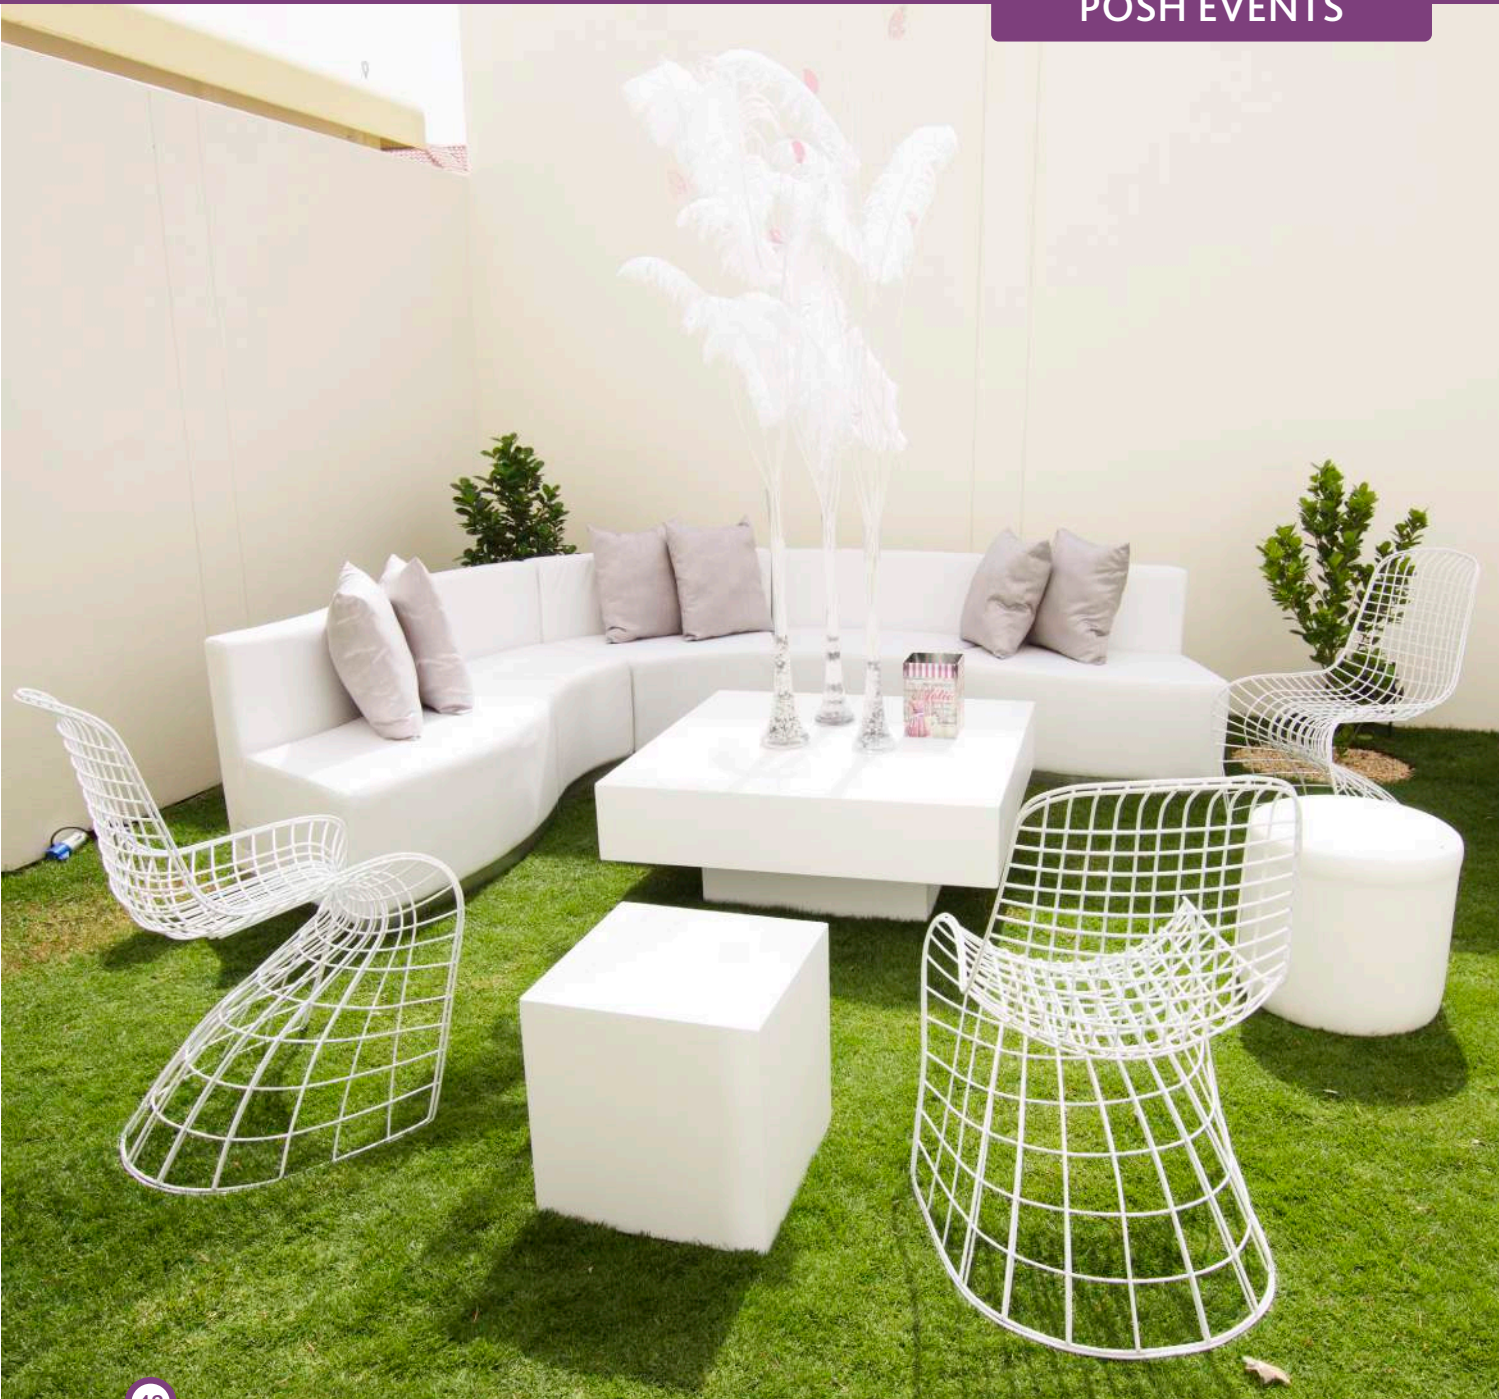

POSH EVENTS