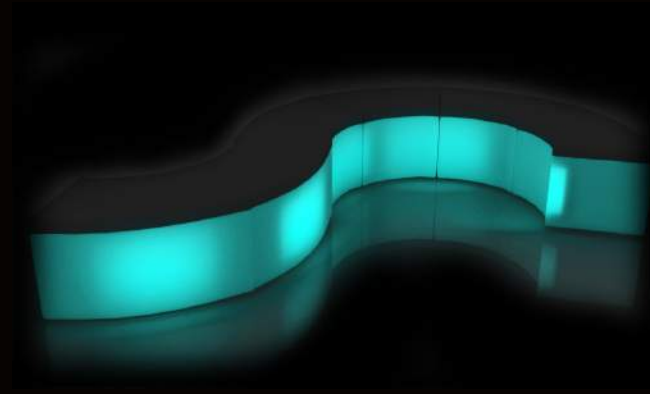

LED FURNITURE

LED Furniture

Name: LED Bar & Bottle Display

Name: Bar Bottle Display
Size: 50*25*43

Name: LED Bar Stool & Table

Name: LED Snake Cushion Seat

LED FURNITURE

LED FURNITURE

Name: LED Snake Cushion Seat
Size: 120*40*40

Name: LED Snake Cushion Seat

Name: Hexagon Cushion Seat
Size: 50*25*43

Name: LED Cocktail Table
Size: 60*60*110

Name: Chess King Set

Name: LED Coffee Table
Size: 120*75*48