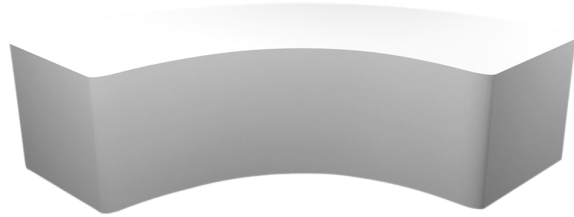

Name: Magic Series 021
Color: White

Name: Magic Series 022
Color: White

Name: Magic Series 023
Color: White

Name: Cube Ottoman
Size: 40*40*40
Color: White

Name: White Vip Ottoman Rectangle
Color: White

Name: White Vip Square Ottoman
Size: 100*100*57
Color: White

OTTOMANS

COFFEE TABLES

Name: Arc Ottoman
Size: 240*97*130
Color: White

Name: White Caviar Ottoman
Size: 1.20*0.60*0.40
Color: White

Name: White Square Ottoman
Size: 70*70*40
Color: White

Name: Krome Coffee Table
Size: 1.20*1.20*40
Color: Black