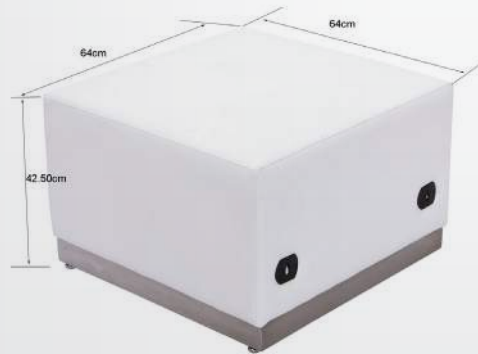

Name: Magic Series 00C
Color: White