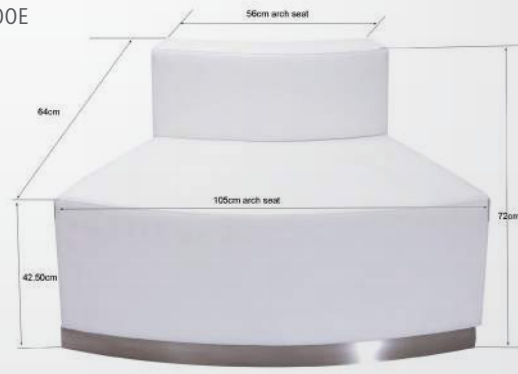

Name: Magic Series 00D
Color: White