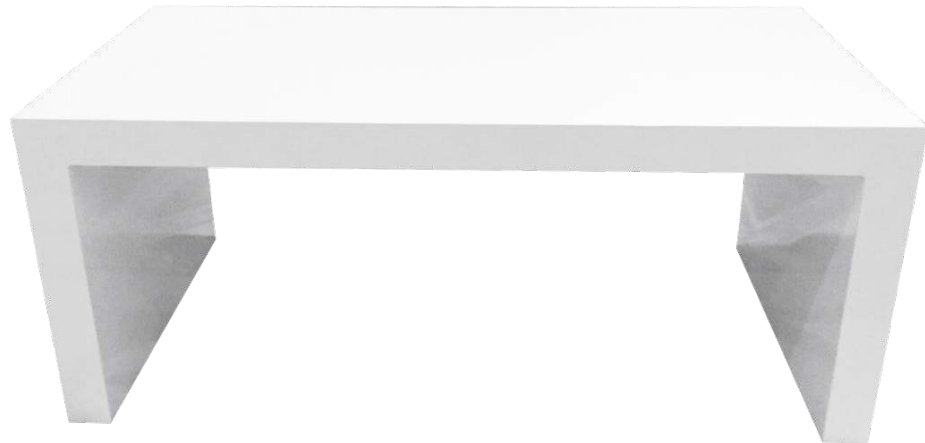

Name: Black Pearl Coffee Table
Size: 1.20*1.20*40
Color: Black

Name: White Caviar Coffee Table
Size: 1.20*1.20*40
Color: Black

COFFEE TABLES

BARS

Name: LED Coffee Table
Size: 120*75*48

Name: White Square
Size: 100*100*50
Color: White